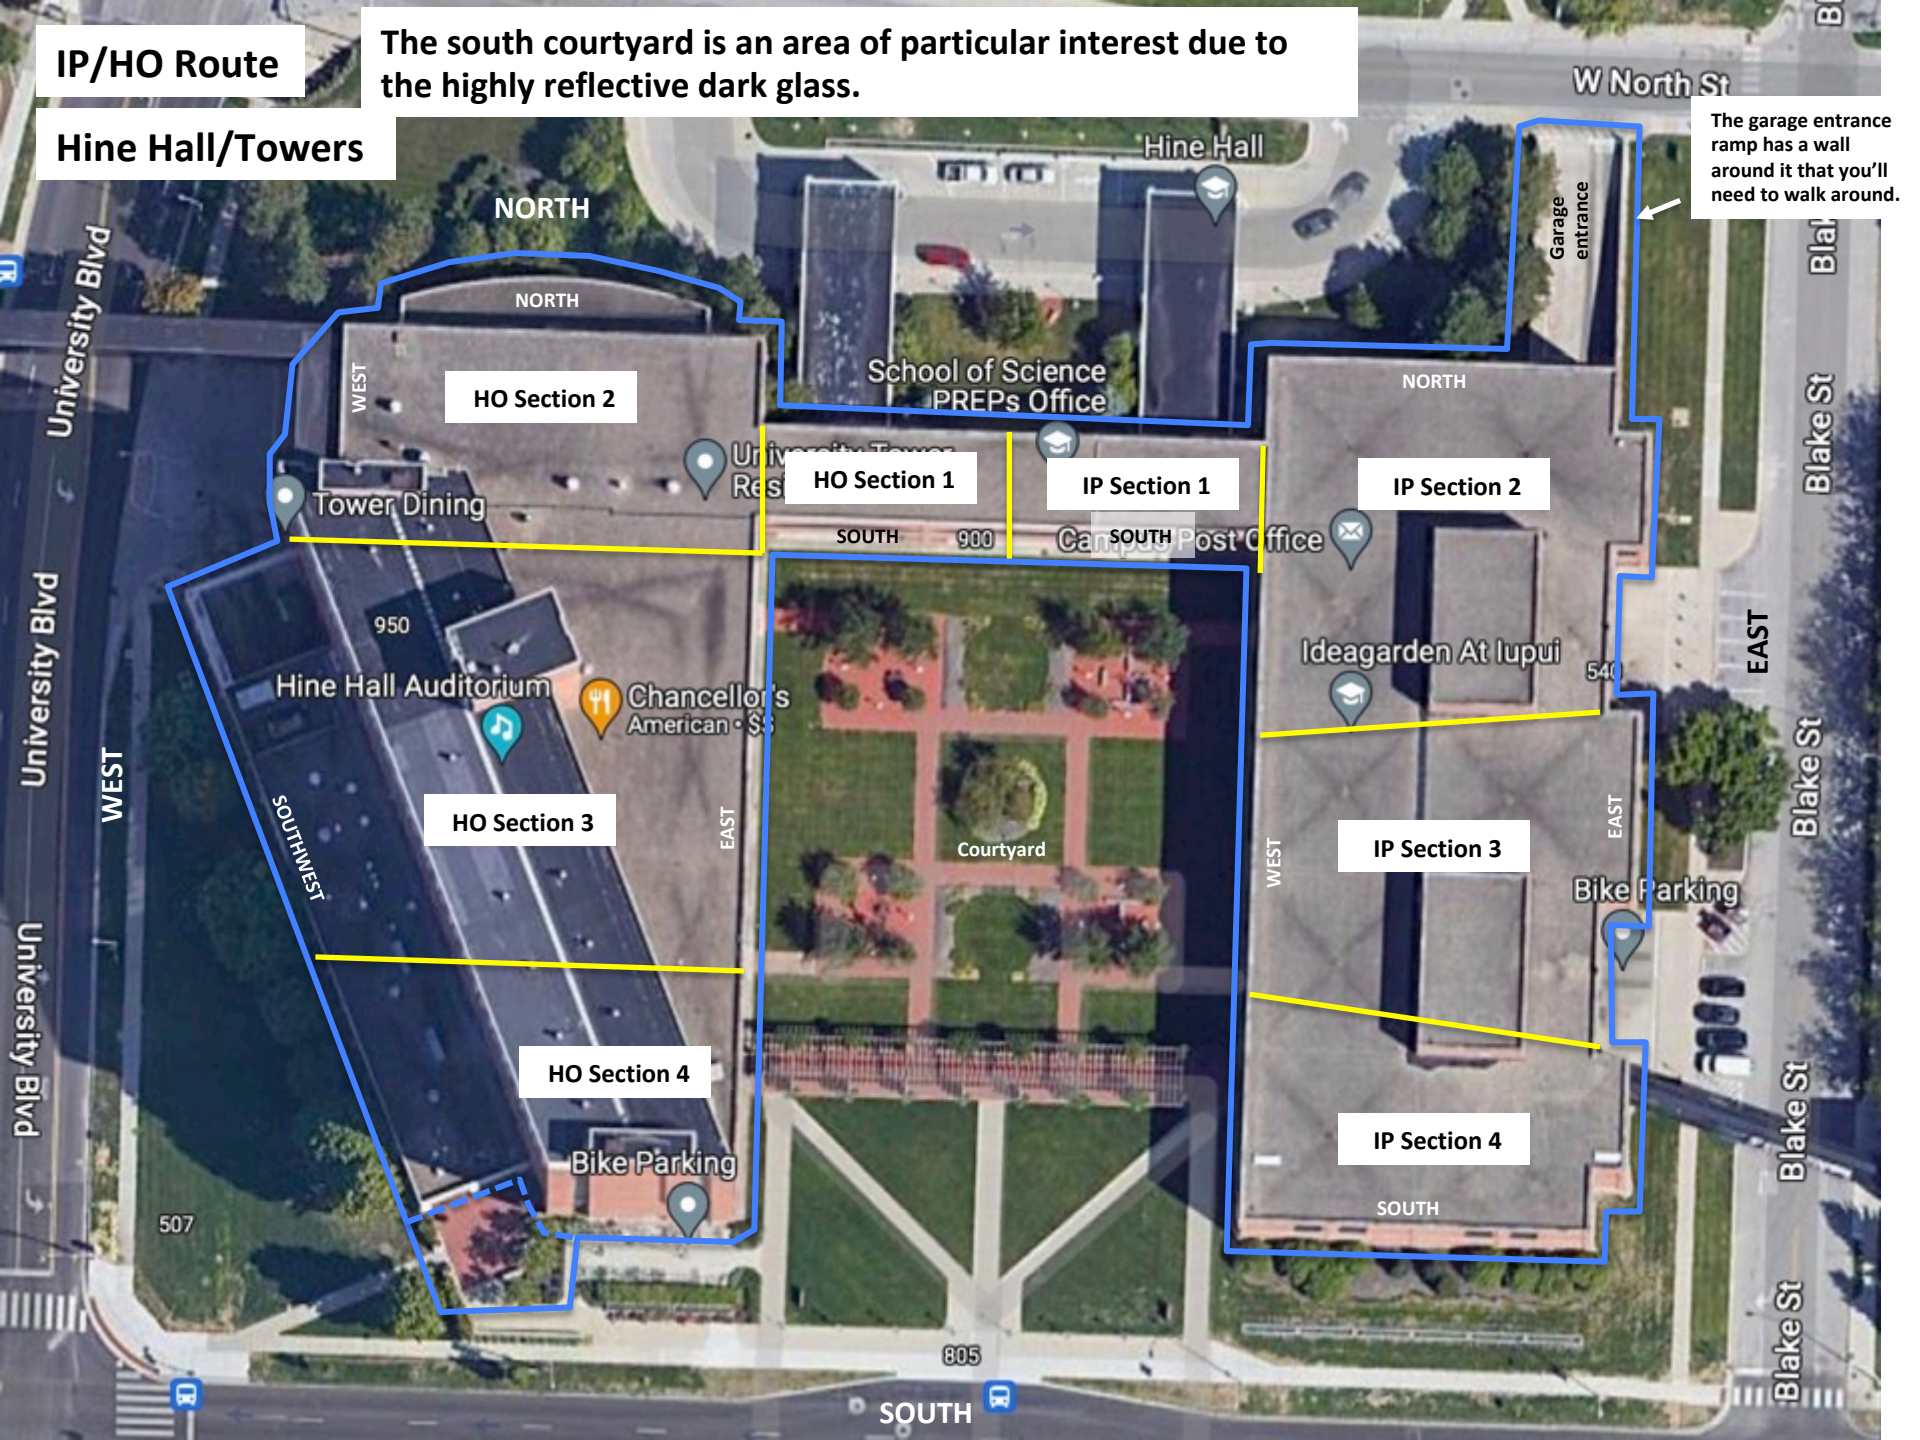

IP/HO Route

The south courtyard is an area of particular interest due to the highly reflective dark glass.

Hine Hall/Towers

The garage entrance ramp has a wall around it that you'll need to walk around.

NORTH

NORTH

HO Section 2

Tower Dining

HO Section 1

IP Section 1

IP Section 2

950

Hine Hall Auditorium

Chancellor's American S

HO Section 3

Courtyard

Ideagarden At lupui

540

SOUTHWEST

HO Section 4

Bike Parking

Garage entrance

Blake St

Blake St

Blake St

EAST

Blake St

Blake St

Blake St